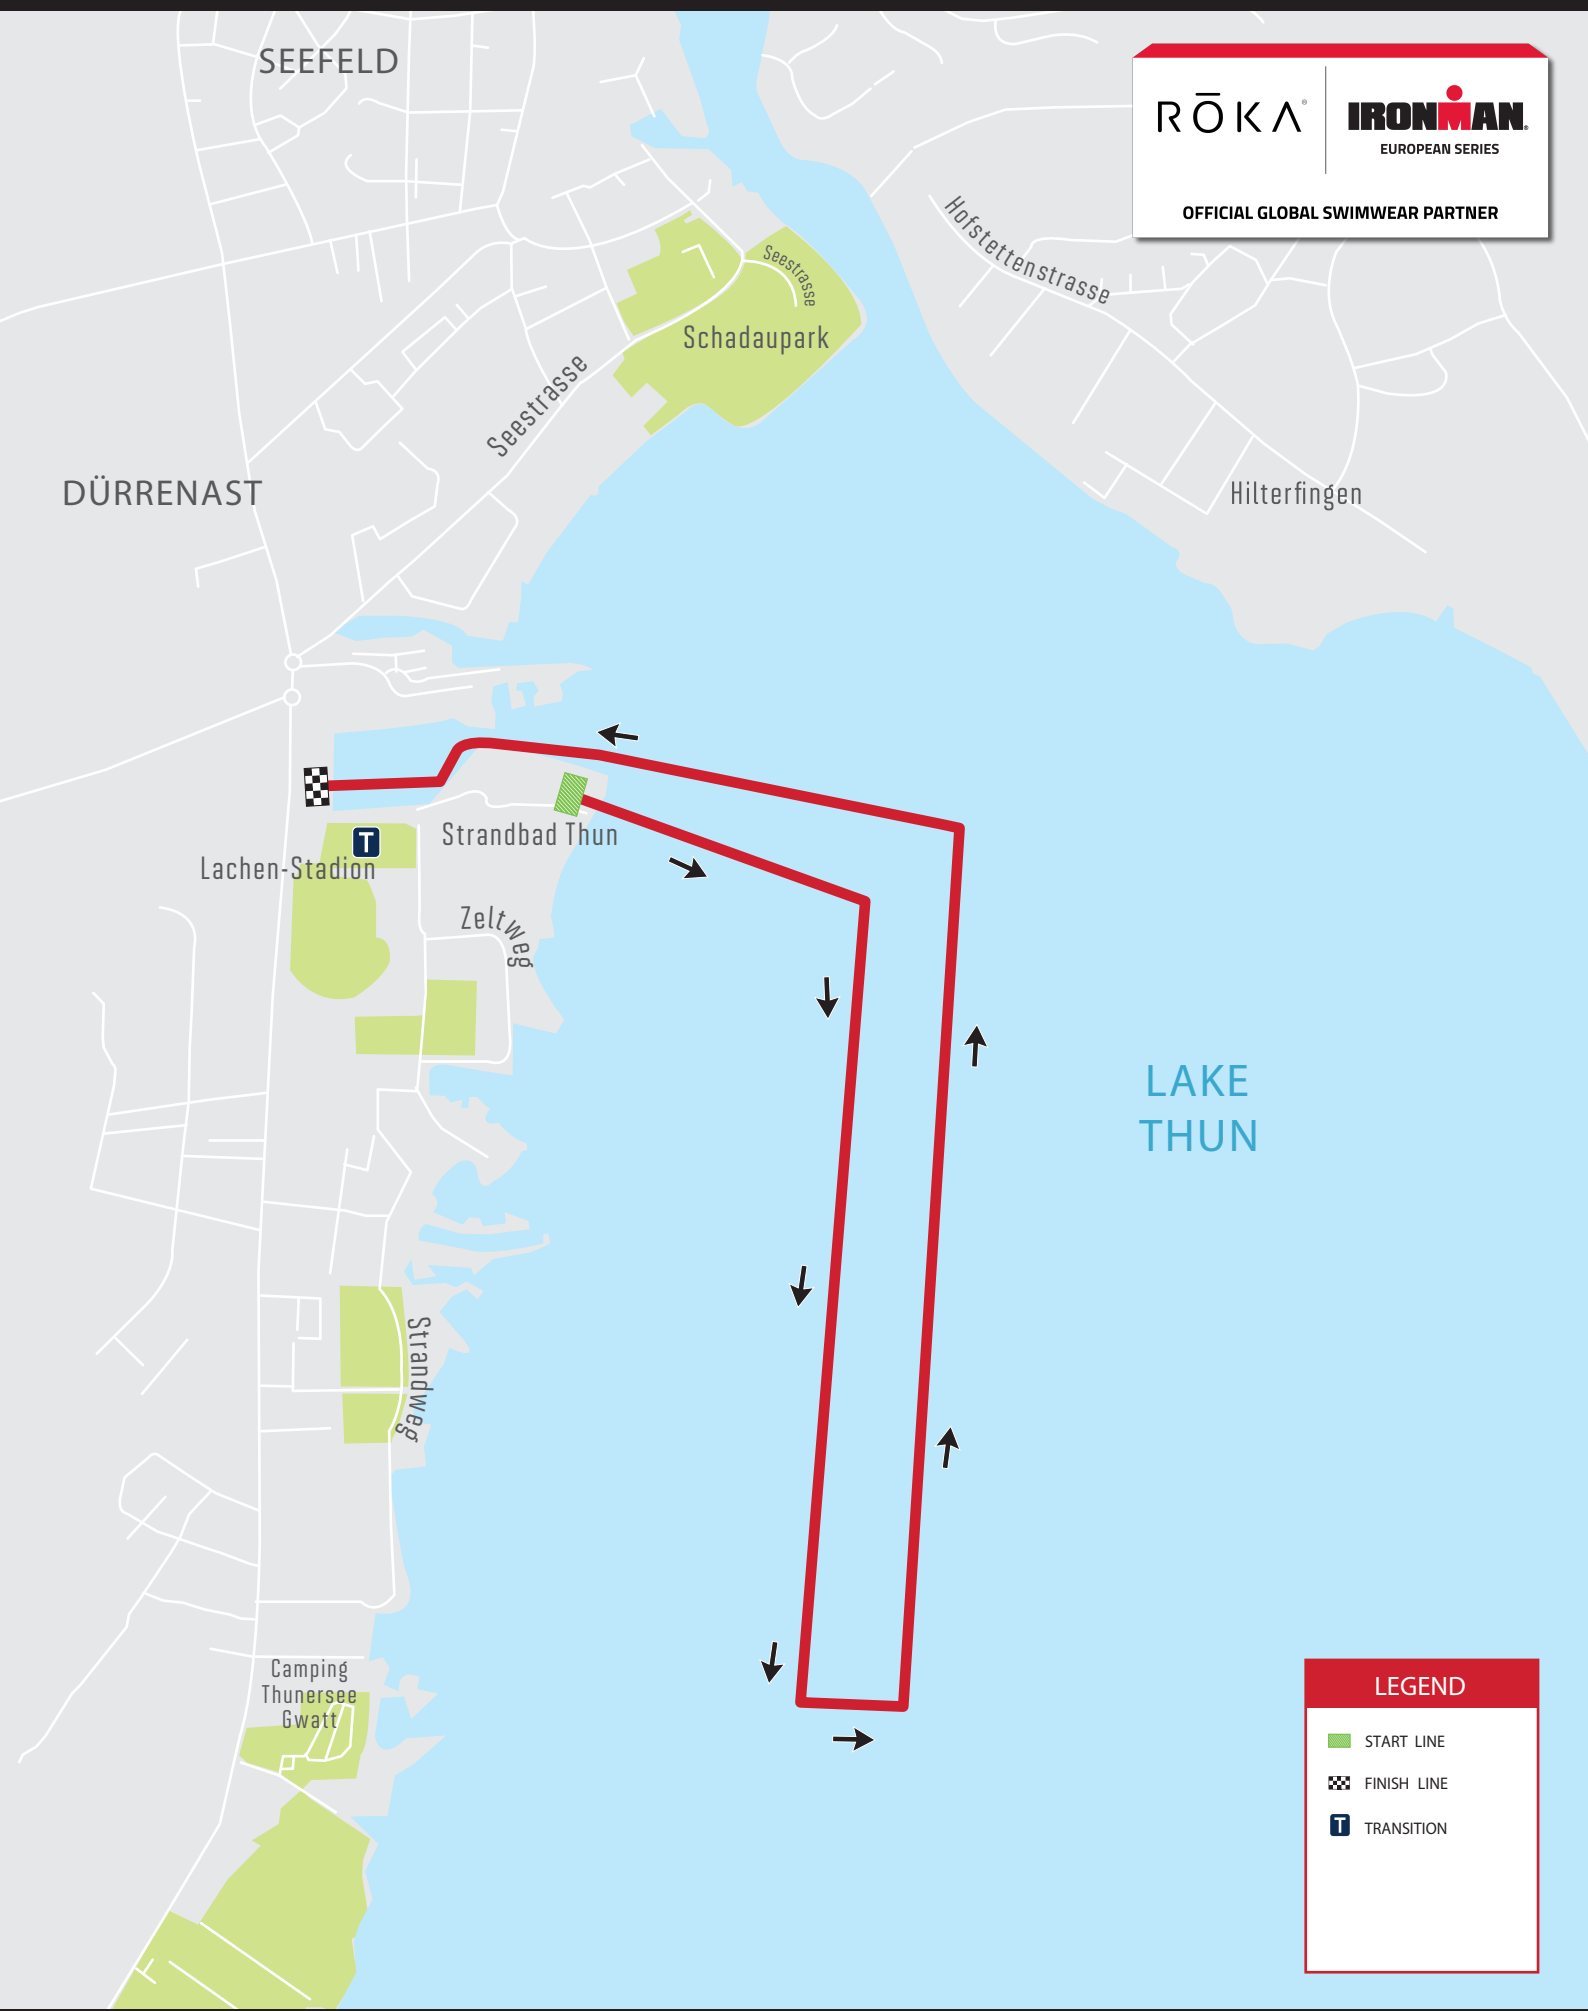

RÖKA | **IRONMAN**
EUROPEAN SERIES
OFFICIAL GLOBAL SWIMWEAR PARTNER

LEGEND

- START LINE
- ▣ FINISH LINE
- T TRANSITION